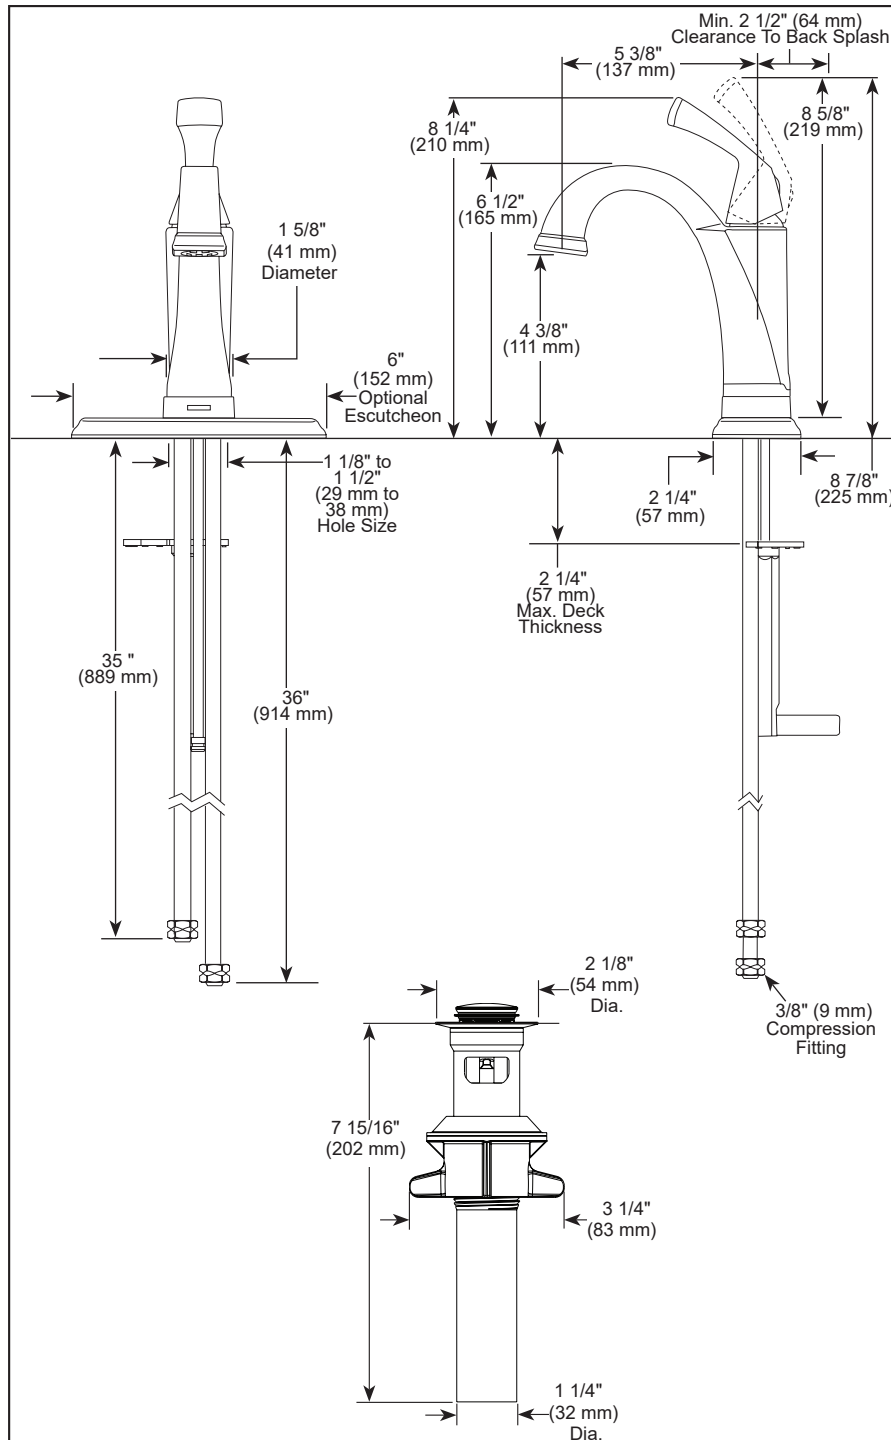

see what Delta can do™

BATHROOM FAUCETS

- Dryden™ Collection
- Single Handle Deck Mount

FEATURES:

- DIAMOND Seal Technology®
- Touch2O® with Touchless Technology
- TempSense® Technology

STANDARD SPECIFICATIONS:

- Max flow rate 1.2 gpm @ 60 psi, 4.5 L/min @ 414 kPa
- One or three hole mount (escutcheon optional, included)
- Diamond coated ceramic cartridge
- 1/4" O.D. straight, staggered PEX supply lines
- LED indicator light signals on-off, water temperature and when batteries run low
- Uses 6 AA (included) or 6 C (optional) batteries
- Models have metal drain with push pop-up type fitting with plated flange and stopper, no lift rod hole

COMPLIES WITH:

- ASME A112.18.1 / CSA B125.1
- ASME A112.18.2 / CSA B125.2
- Indicates compliance to ICC/ANSI A117.1
- EPA WaterSense®

▲ Designate Proper Finish Suffix

Delta reserves the right (1) to make changes in specifications and materials, and (2) to change or discontinue models, both without notice or obligation. Dimensions are for reference only. See current full-line price book or www.deltafaucet.com for finish options and product availability.